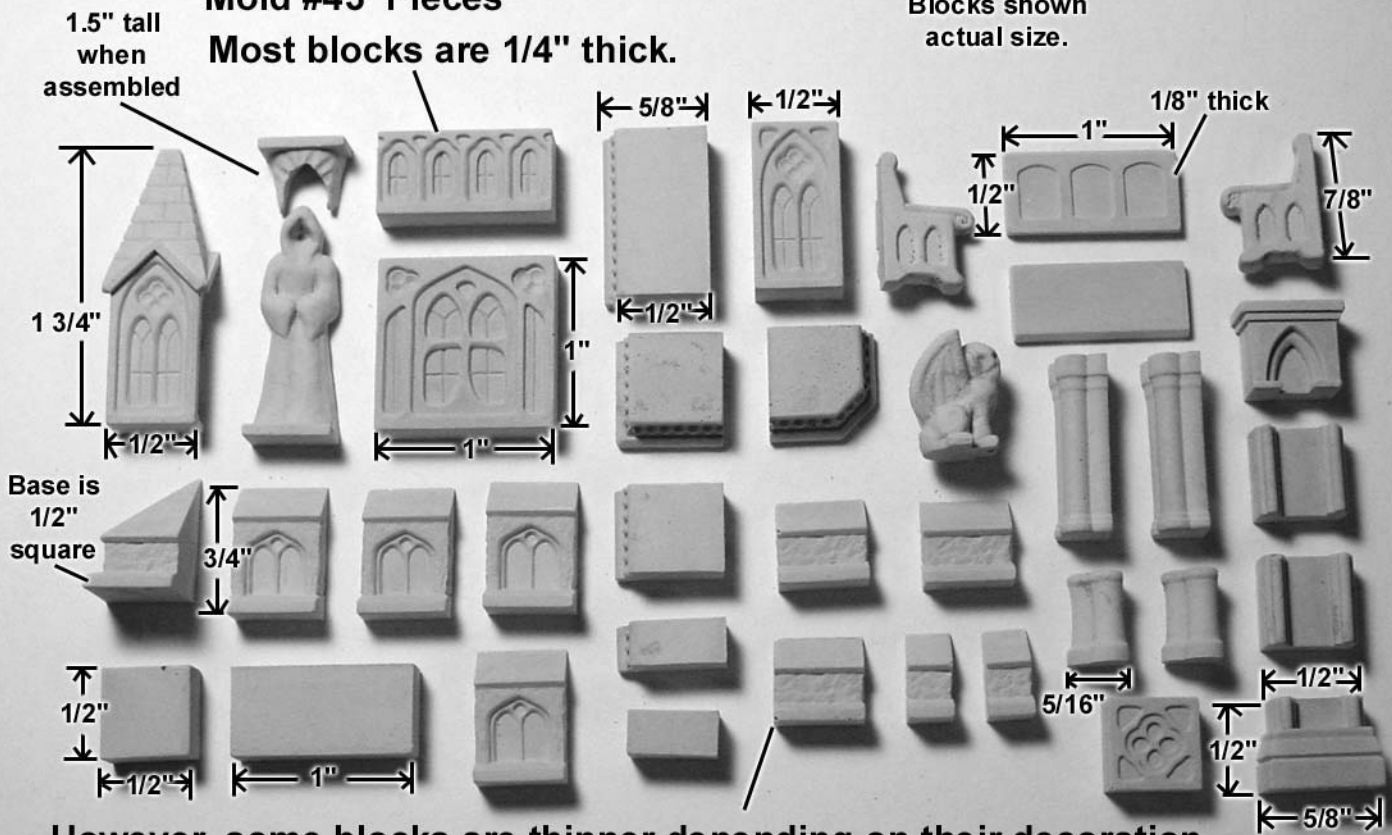

Mold #43 Pieces

Most blocks are 1/4" thick.

Blocks shown actual size.

However, some blocks are thinner depending on their decoration.