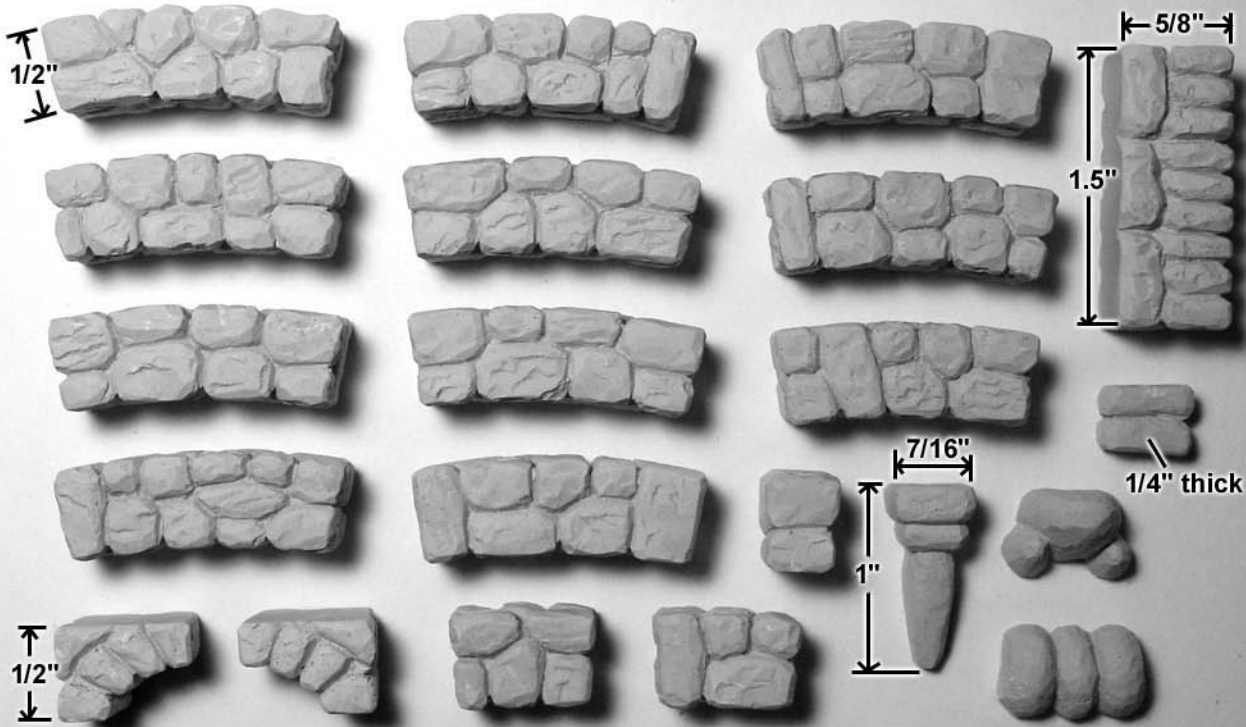

Mold #78 Pieces

All blocks are 1/2" thick unless otherwise noted.

Blocks shown actual size.

Circle Size, Arrow Slit and Window Details