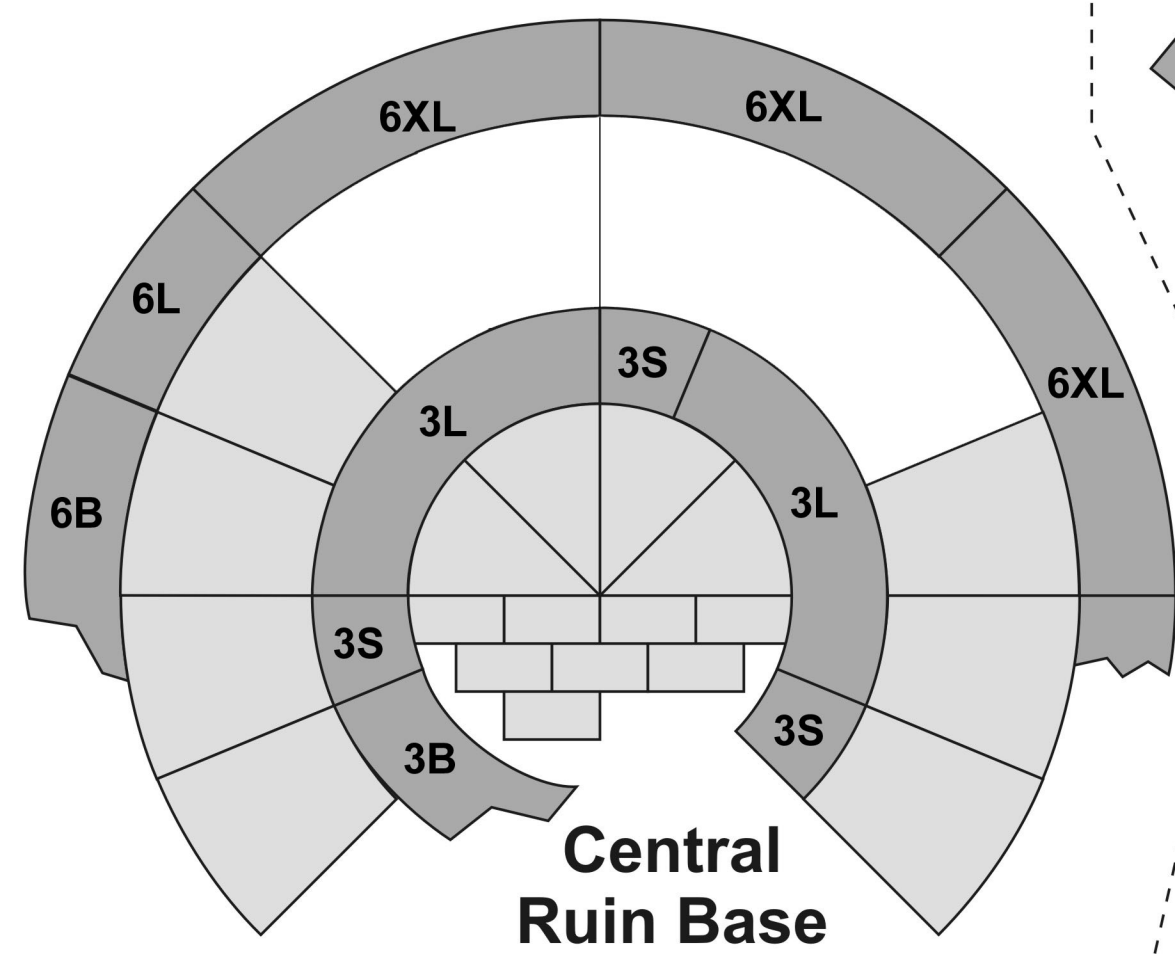

Signal Tower Base

Signal Tower First Floor

Mold #703 Pieces

Blocks shown actual size.

Put 2 duplicate blocks together to form a full block.

Mold #706 Pieces

Blocks shown actual size.

Put 2 duplicate blocks together to make a full block.