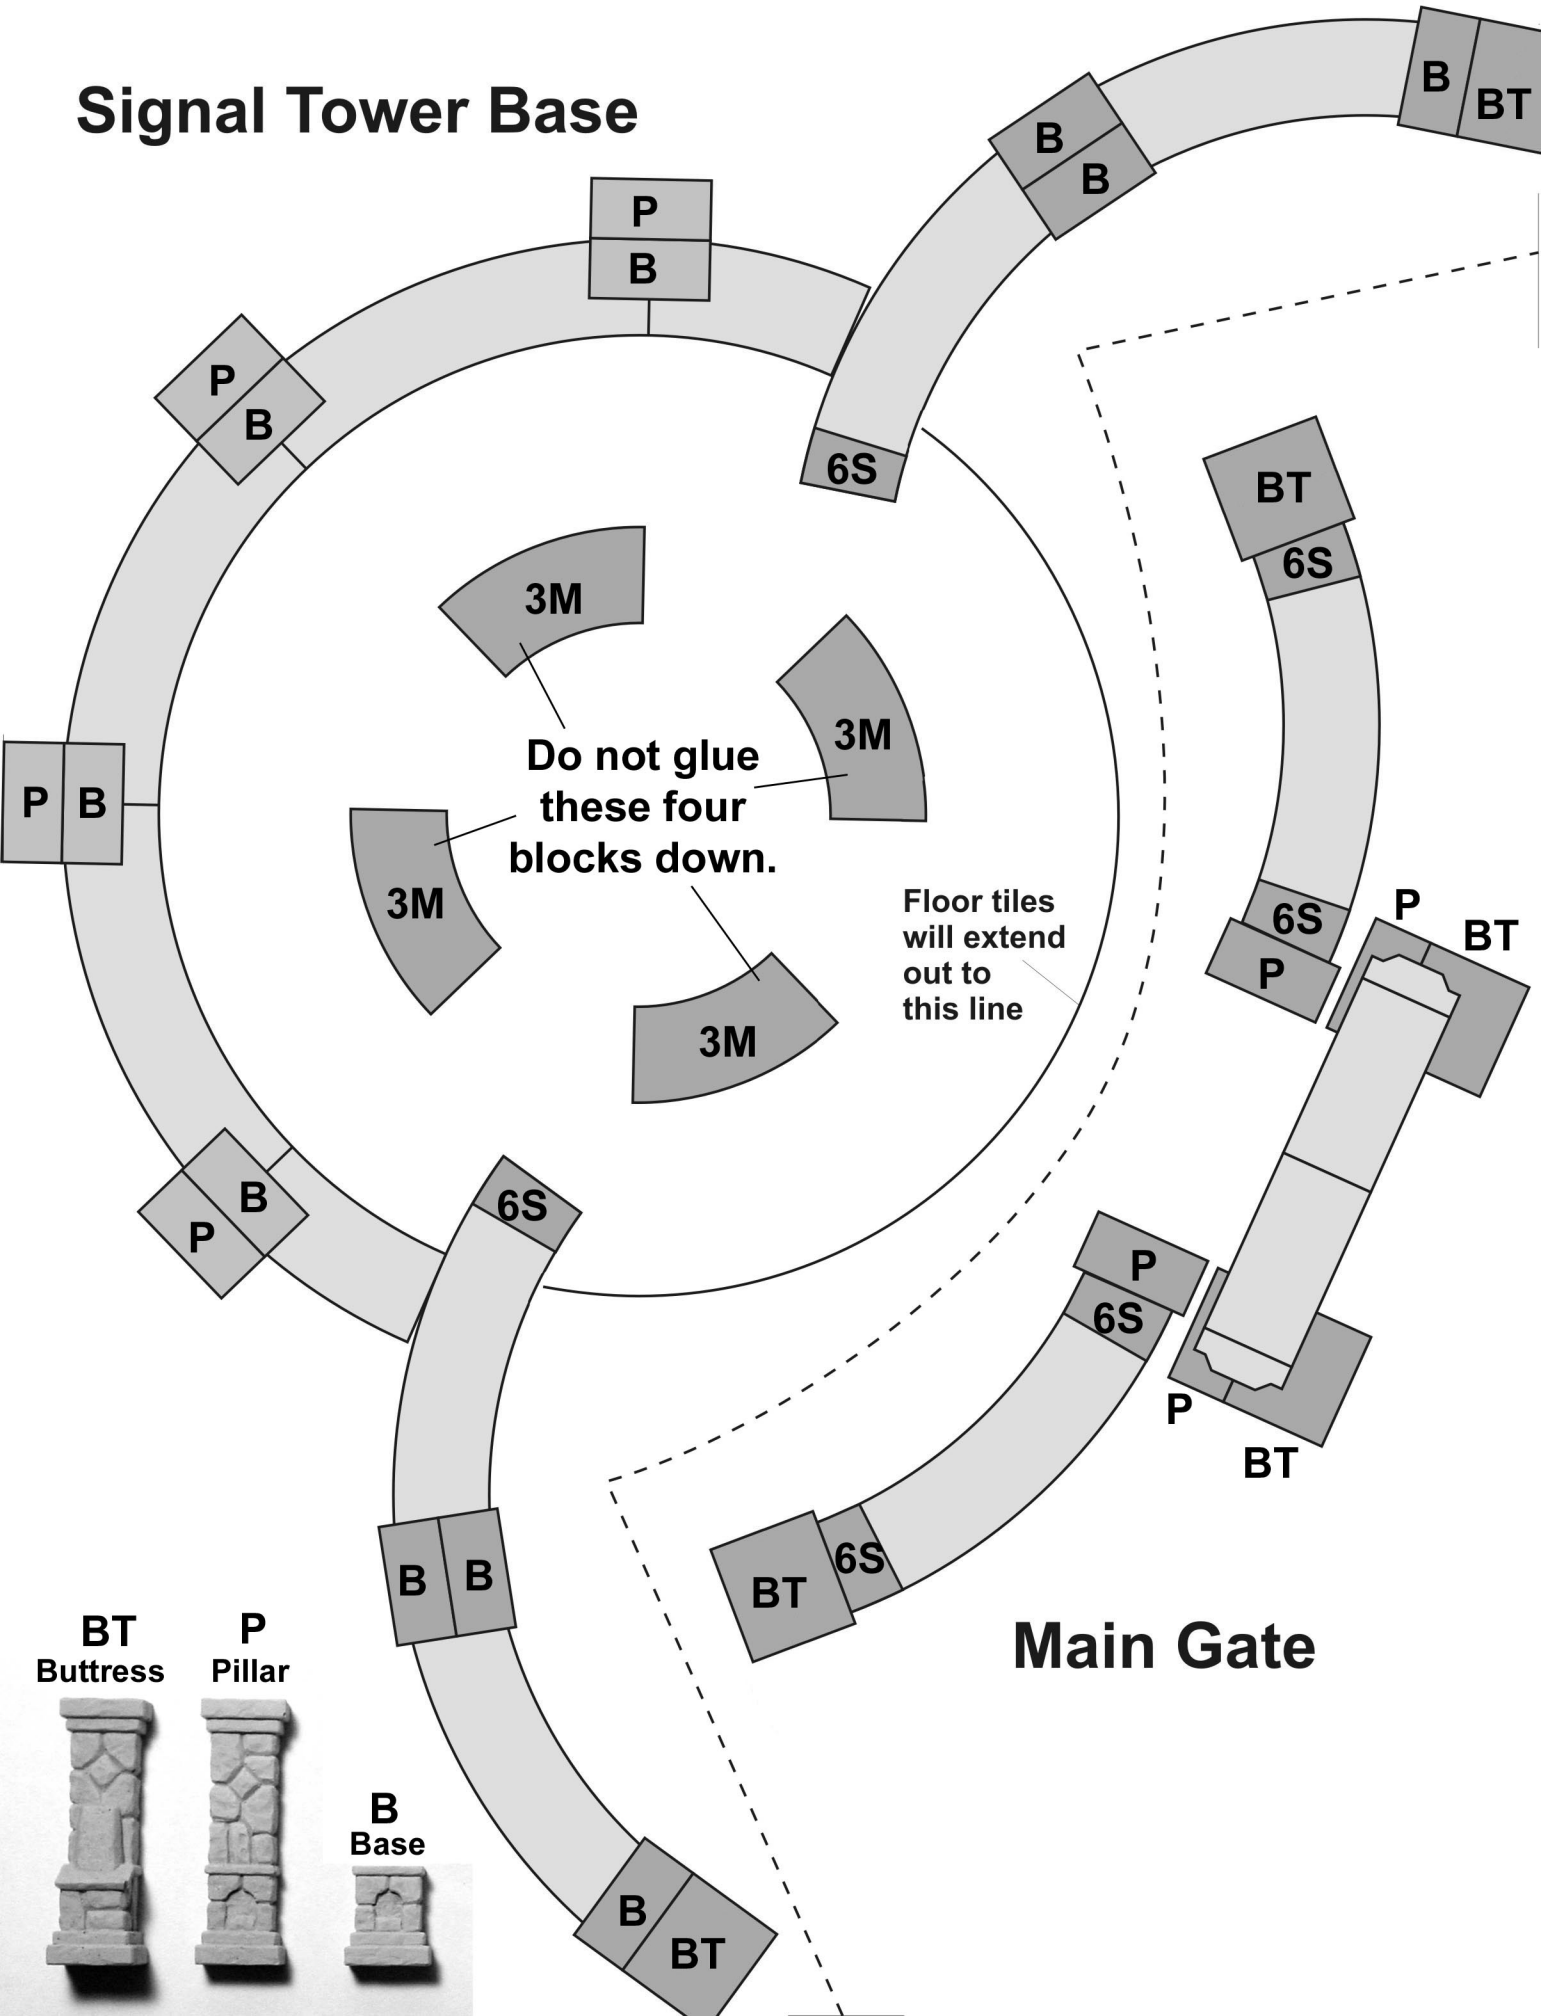

Signal Tower Base

Signal Tower First Floor

Mold #703 Pieces

Blocks shown actual size.

Put 2 duplicate blocks together to form a full block.

Mold #706 Pieces

Blocks shown actual size.

Put 2 duplicate blocks together to make a full block.