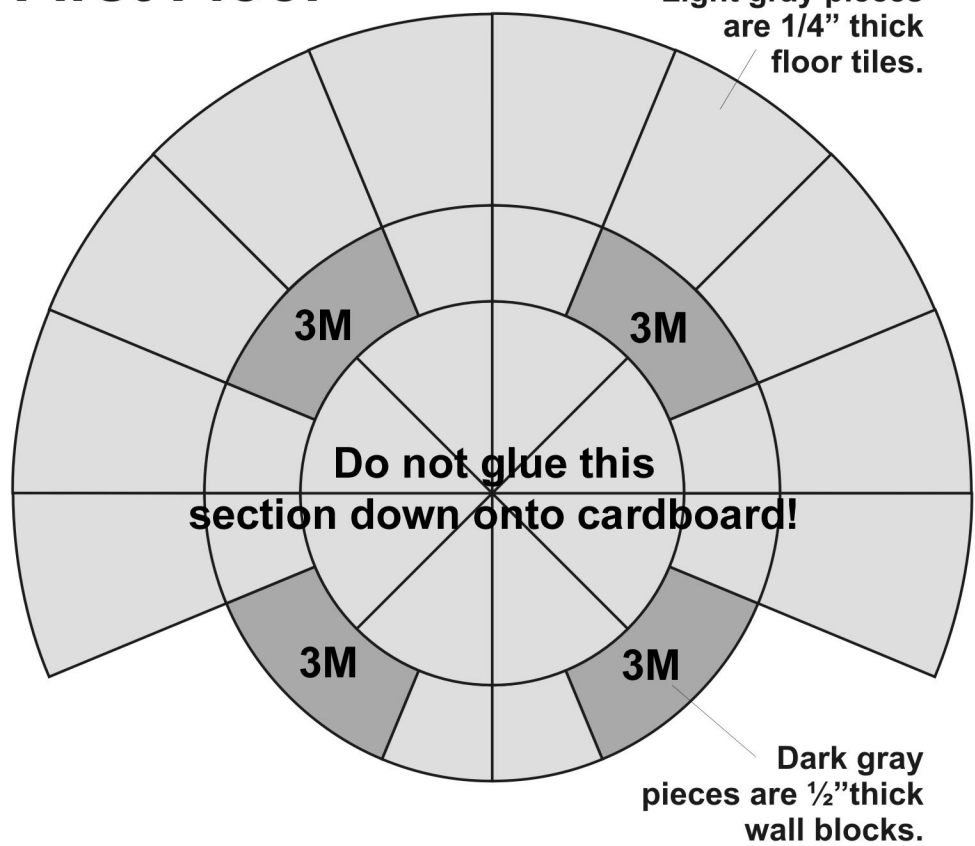

Signal Tower Base

Signal Tower First Floor

Mold #703 Pieces

Blocks shown actual size.

Put 2 duplicate blocks together to form a full block.

Mold #706 Pieces

Blocks shown actual size.

Put 2 duplicate blocks together to make a full block.